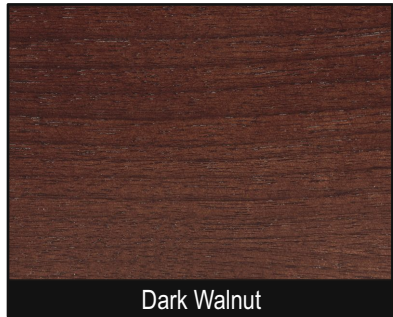

Clear Natural Maple

Clear Natural Red Oak

Medium Red Oak

Dark Red Oak

Clear Natural Cherry

Medium Cherry

Burnt Cherry

Dark Cherry

Clear Natural Mahogany

Dark Mahogany

Clear Natural Walnut

Red Walnut

Dark Walnut

All KSI wood finishes are formulated and mixed exclusively by us to enhance the natural beauty of each individual wood specie. Wood samples are prepared on carefully selected A-1 veneers and photographed using the latest digital photo processing technology. Since wood is a natural product, variations will naturally occur in veneer, texture, grain and color of each piece of wood. Finished pieces will vary in tone, sheen, grain, porosity, or character from the sample images shown on this page. Your color monitor and/or printer may also affect the color balance of these images. Due to these variations, no guarantee can be made of an exact match.

KSI Pedestal 5  
Finished in Formica Brushed Aluminum

**K**SI Presentation Furniture may be ordered finished in a high pressure laminate. Hundreds of choices are available including those from the manufactures shown here.

KSI Congressional Lectern  
Finished in Formica Almond Fusion and Black laminate

KSI Congressional Lectern  
Finished in Wilsonart Bronze and Formica Horizontal Ribbed Aluminum

KSI ESL-32 Lectern  
Finished in Formica Chili Fiber and Wilsonart Graphite Nebula