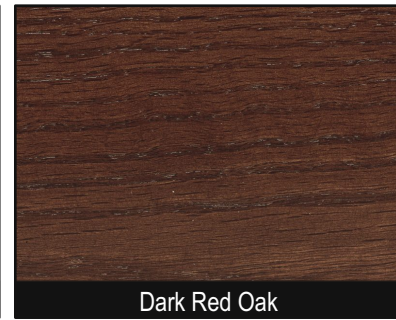

Clear Natural Maple

Clear Natural Red Oak

Medium Red Oak

Dark Red Oak

Clear Natural Cherry

Medium Cherry

Burnt Cherry

Dark Cherry

Clear Natural Mahogany

Dark Mahogany

Clear Natural Walnut

Red Walnut

Dark Walnut

All KSI wood finishes are formulated and mixed exclusively by us to enhance the natural beauty of each individual wood specie. Wood samples are prepared on carefully selected A-1 veneers and photographed using the latest digital photo processing technology. Since wood is a natural product, variations will naturally occur in veneer, texture, grain and color of each piece of wood. Finished pieces will vary in tone, sheen, grain, porosity, or character from the sample images shown on this page. Your color monitor and/or printer may also affect the color balance of these images. Due to these variations, no guarantee can be made of an exact match.

KSI Pedestal 5  
Finished in Formica Brushed Aluminum

**K**SI Presentation Furniture may be ordered finished in a high pressure laminate. Hundreds of choices are available including those from the manufactures shown here.

KSI Congressional Lectern  
Finished in Formica Almond Fusion and Black laminate

KSI Congressional Lectern  
Finished in Wilsonart Bronze and Formica Horizontal Ribbed Aluminum

KSI ESL-32 Lectern  
Finished in Formica Chili Fiber and Wilsonart Graphite Nebula